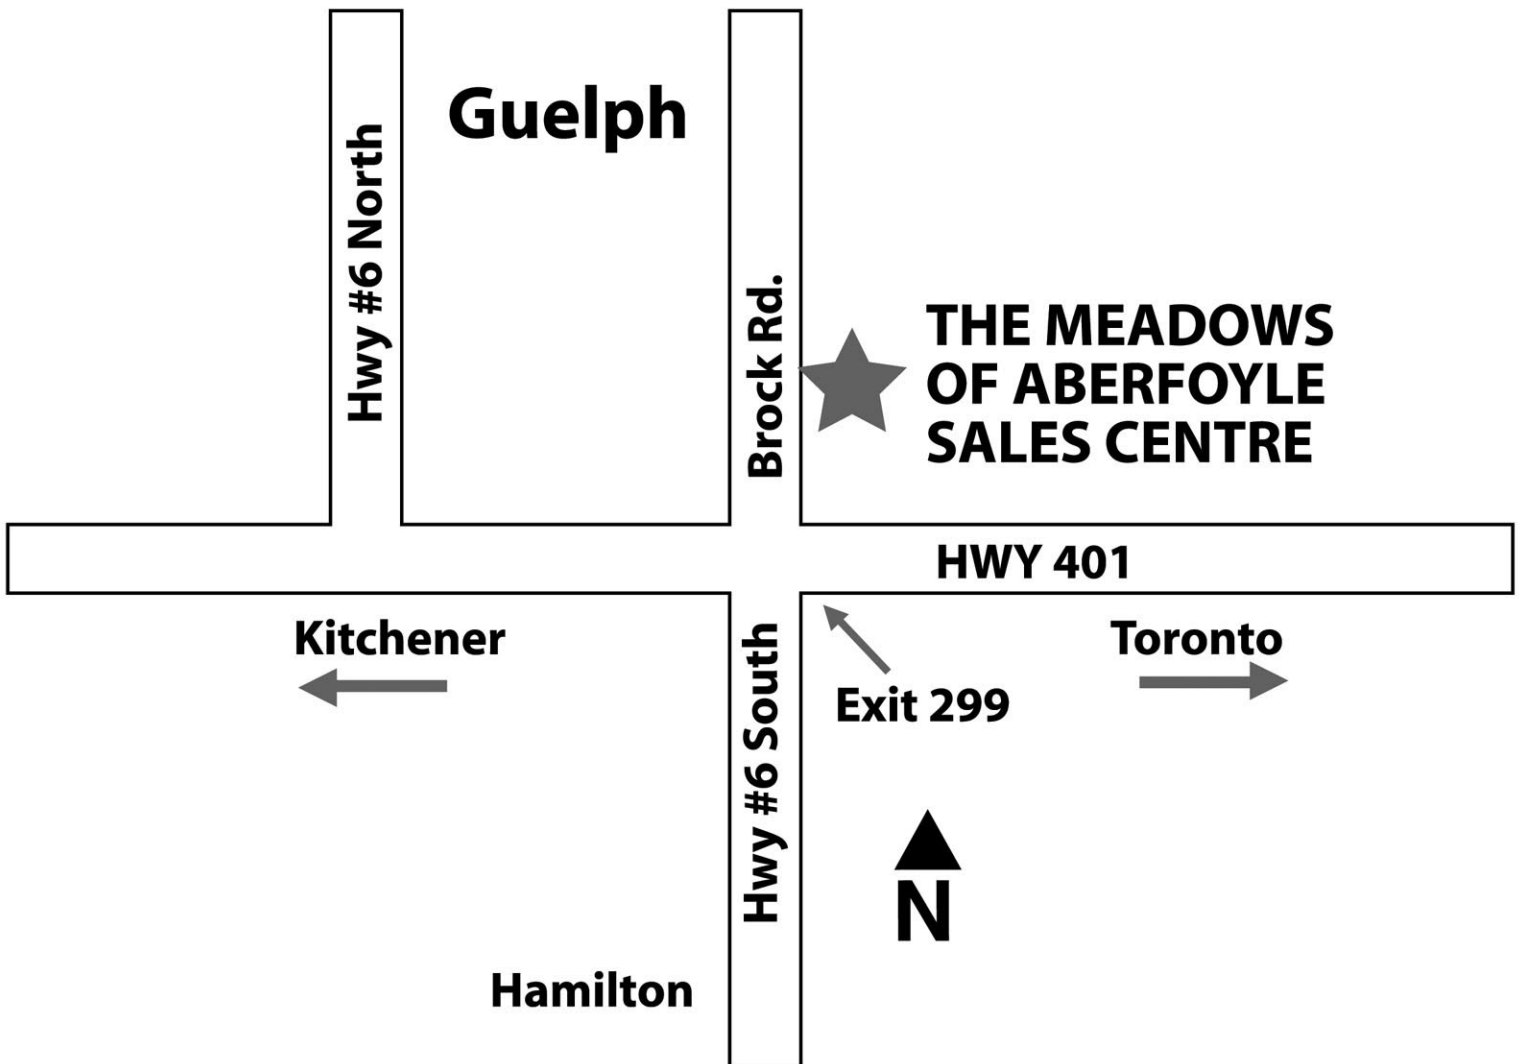

## DIRECTIONS

Located at 86 Brock Road South,  
adjacent to The Aberfoyle Mill, just  
3 minutes north of Highway 401.

1-877-216-2223  
Brock Road, Guelph  
[www.meadowsofaberfoyle.com](http://www.meadowsofaberfoyle.com)