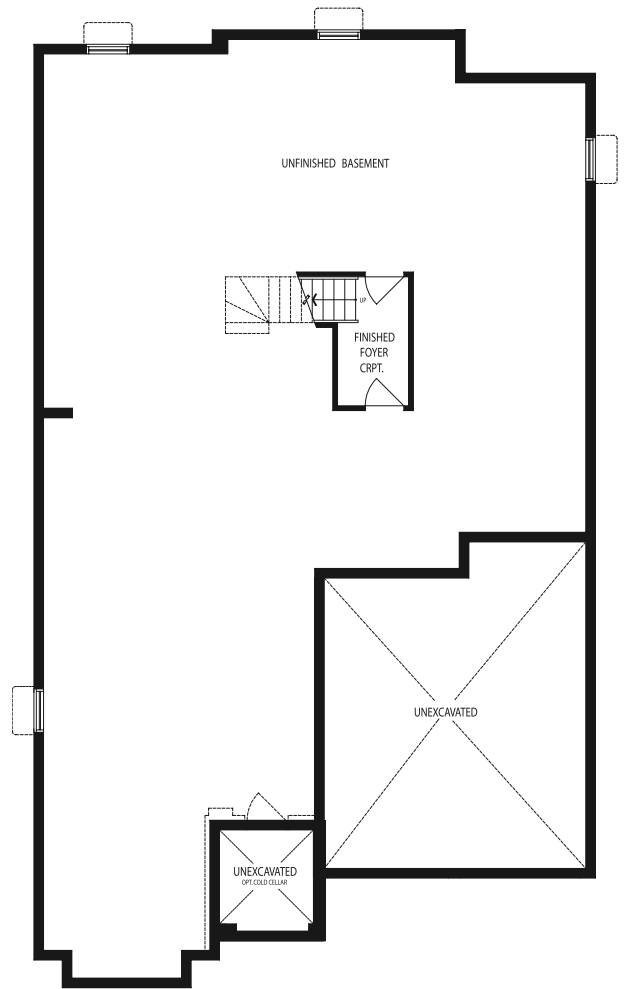

THE MEADOWS
of ABERFOYLE

FOX HOLLOW

1,954 SQ. FT.

Elevation A
Basement Floor Plan

Elevation A
Ground Floor Plan

1-877-216-2223 ~ 1-519-837-2223

Brock Road, Guelph

www.meadowsofaberfoyle.com