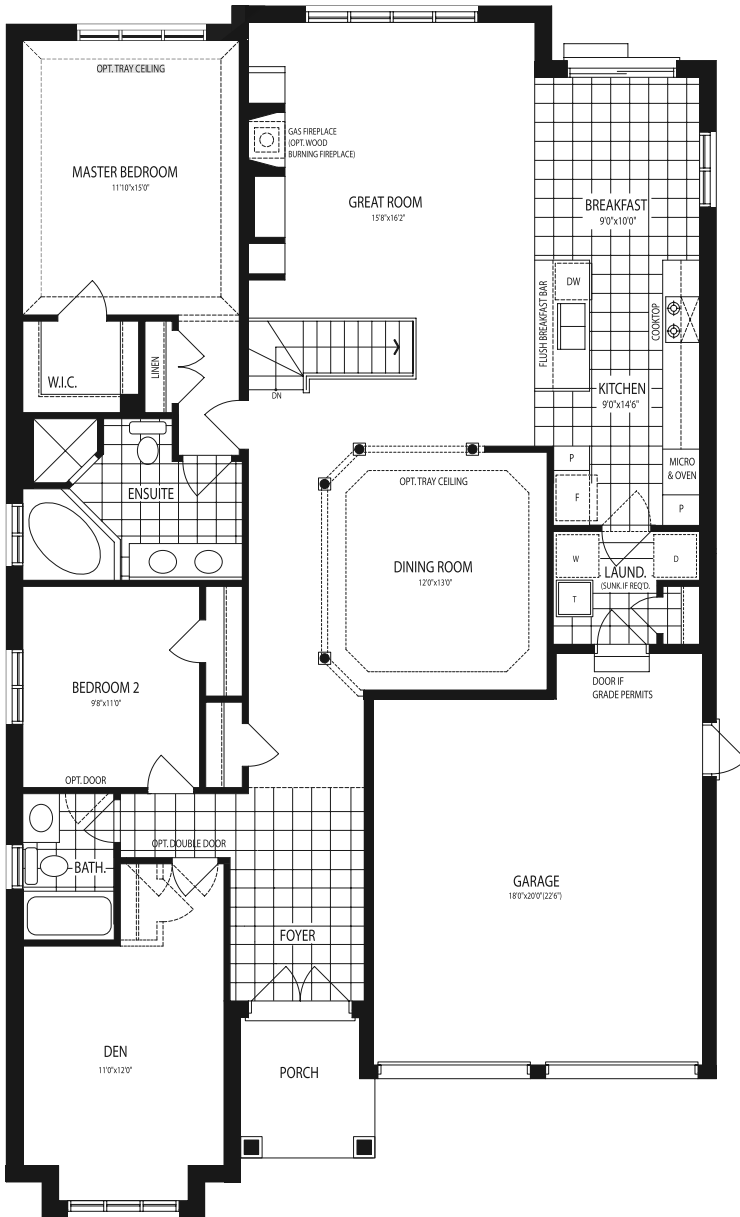

THE MEADOWS
of ABERFOYLE

FOX HOLLOW

1,954 SQ. FT.

Elevation A
Basement Floor Plan

Elevation A
Ground Floor Plan

1-877-216-2223 ~ 1-519-837-2223

Brock Road, Guelph

www.meadowsofaberfoyle.com