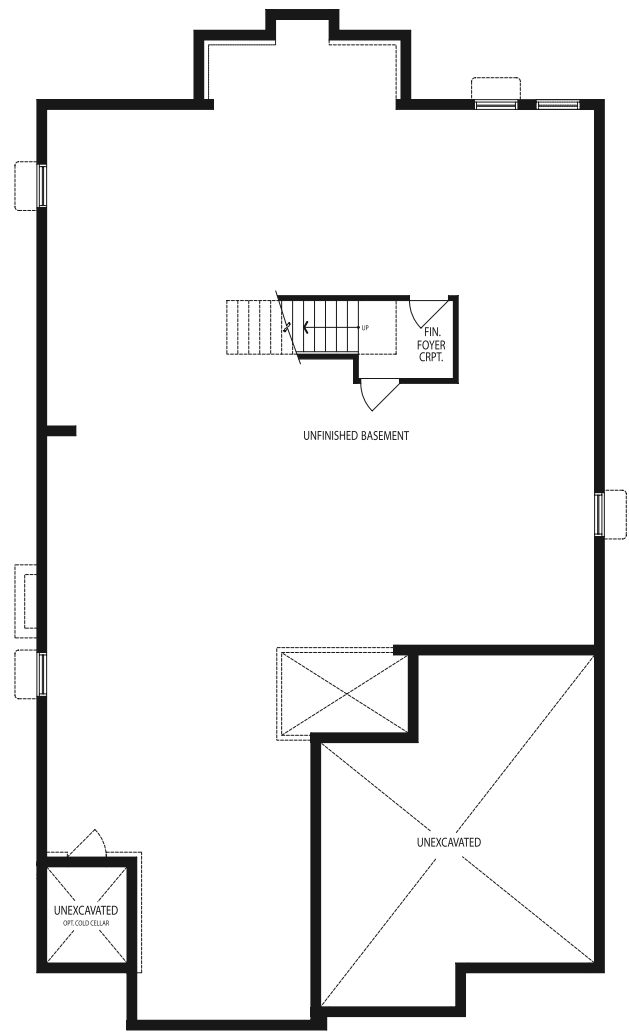

THE MEADOWS
of ABERFOYLE

SPRING COTTAGE

2,069 SQ. FT.

Elevation A
Basement Floor Plan

Elevation A
Ground Floor Plan

1-877-216-2223 ~ 1-519-837-2223

Brock Road, Guelph

www.meadowsofaberfoyle.com