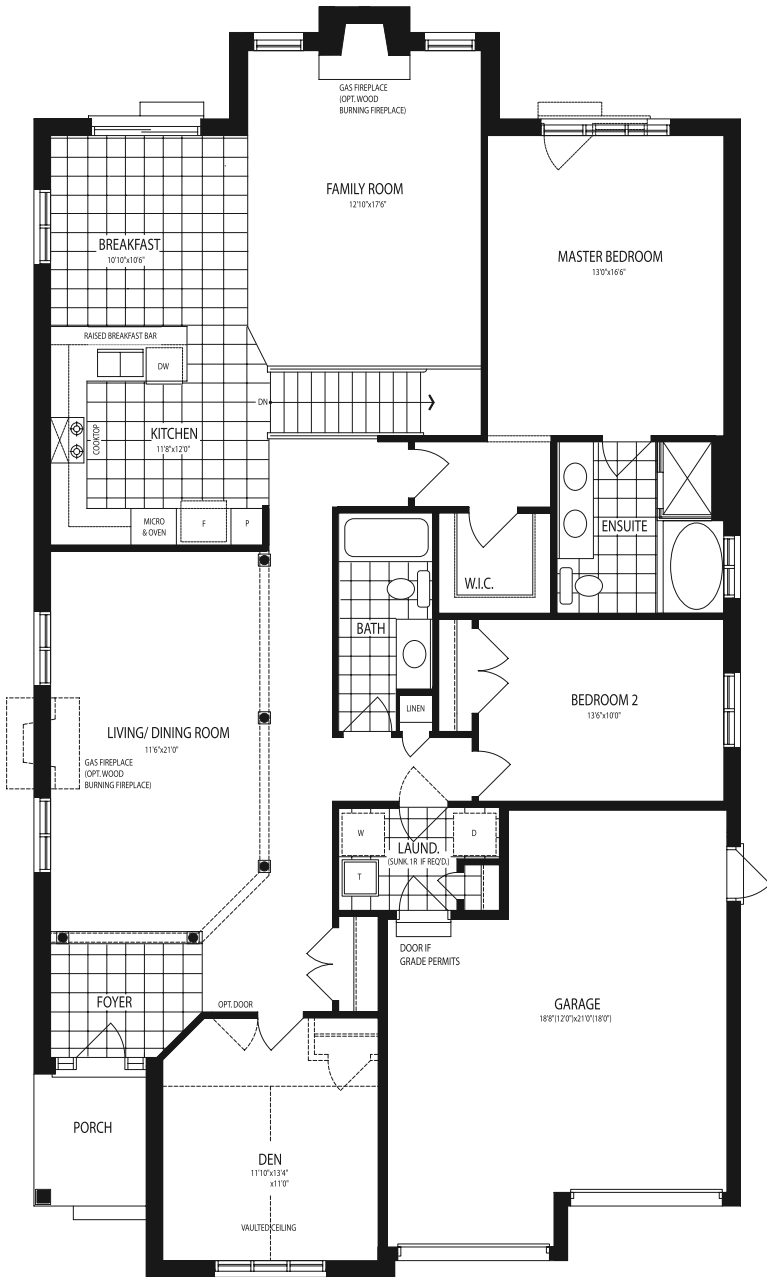

THE MEADOWS
of ABERFOYLE

SPRING COTTAGE

2,069 SQ. FT.

Elevation A
Basement Floor Plan

Elevation A
Ground Floor Plan

1-877-216-2223 ~ 1-519-837-2223

Brock Road, Guelph

www.meadowsofaberfoyle.com