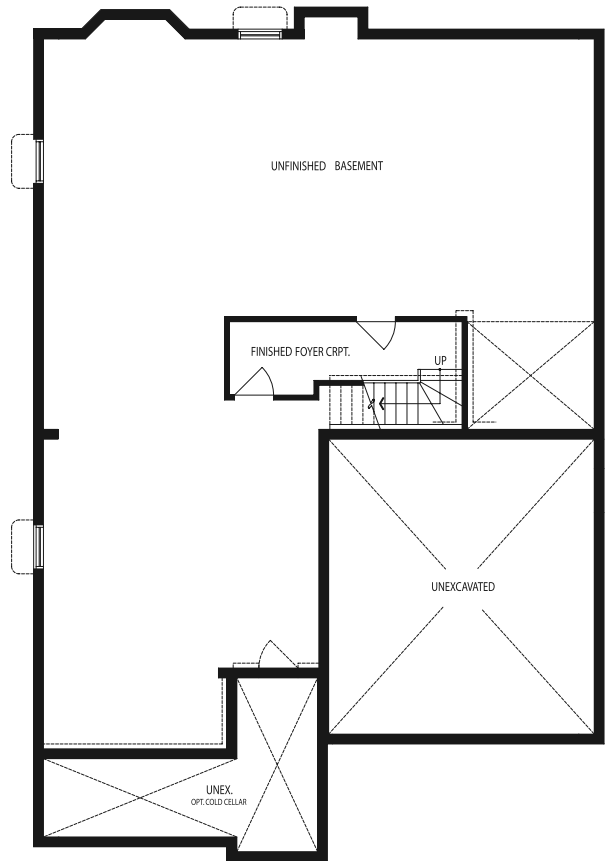

WHITEHOLLOW TRAIL

1,595 SQ. FT.

Elevation A
Basement Floor Plan

Elevation A
Ground Floor Plan

1-877-216-2223 ~ 1-519-837-2223

Brock Road, Guelph

www.meadowsofaberfoyle.com