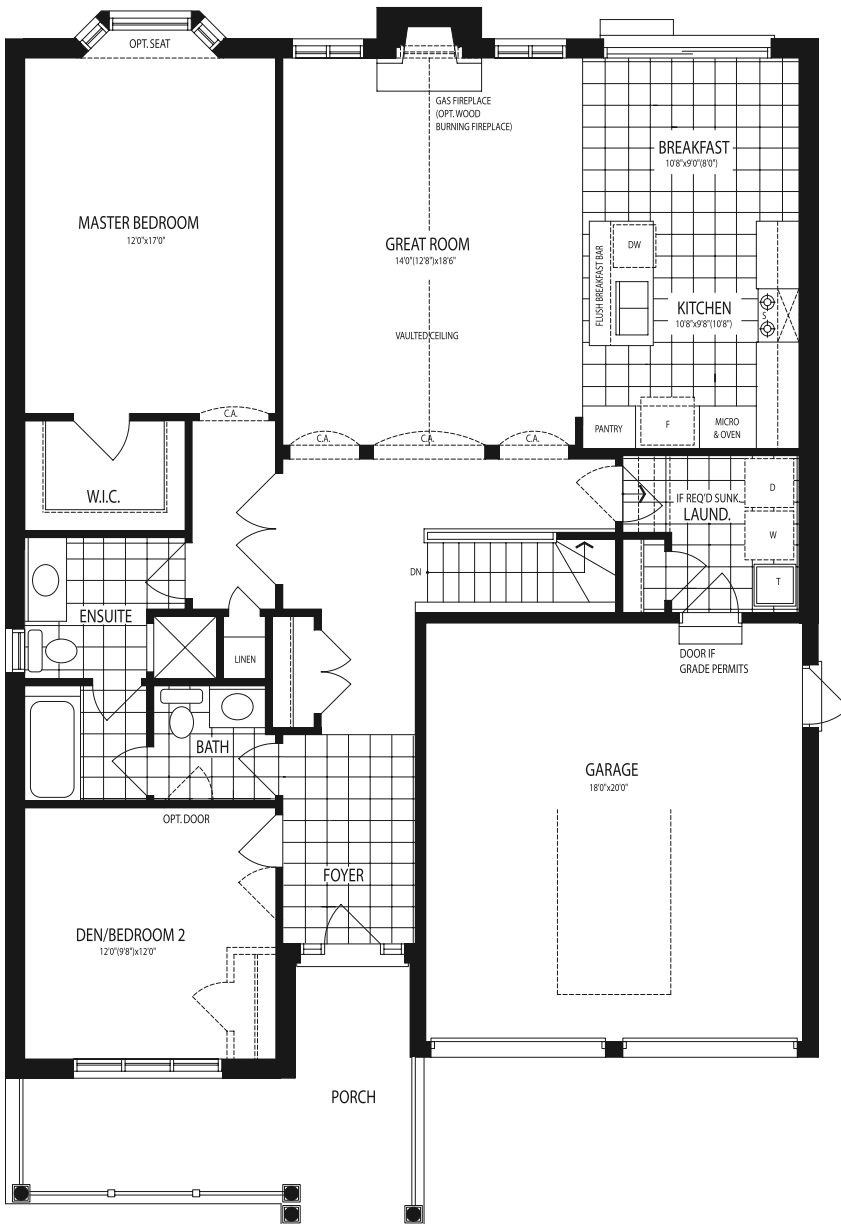

WHITEHOLLOW TRAIL

1,595 SQ. FT.

Elevation A
Basement Floor Plan

Elevation A
Ground Floor Plan

1-877-216-2223 ~ 1-519-837-2223

Brock Road, Guelph

www.meadowsofaberfoyle.com