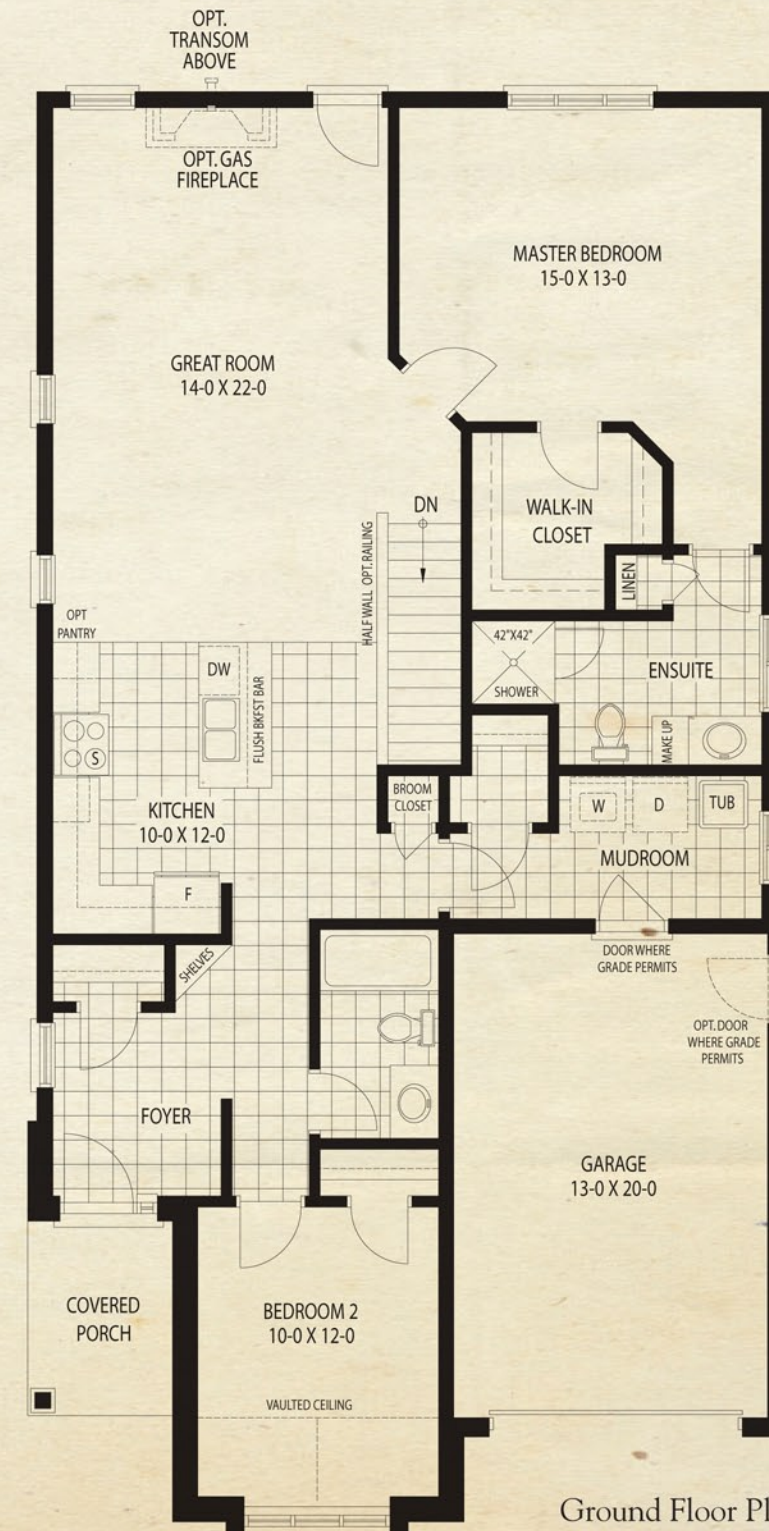

THE WELLINGTON

1430 SQ. FT.

Basement Plan

Ground Floor Plan

Specifications subject to change without notice. All renderings are artist's concept only. E. & O. E.