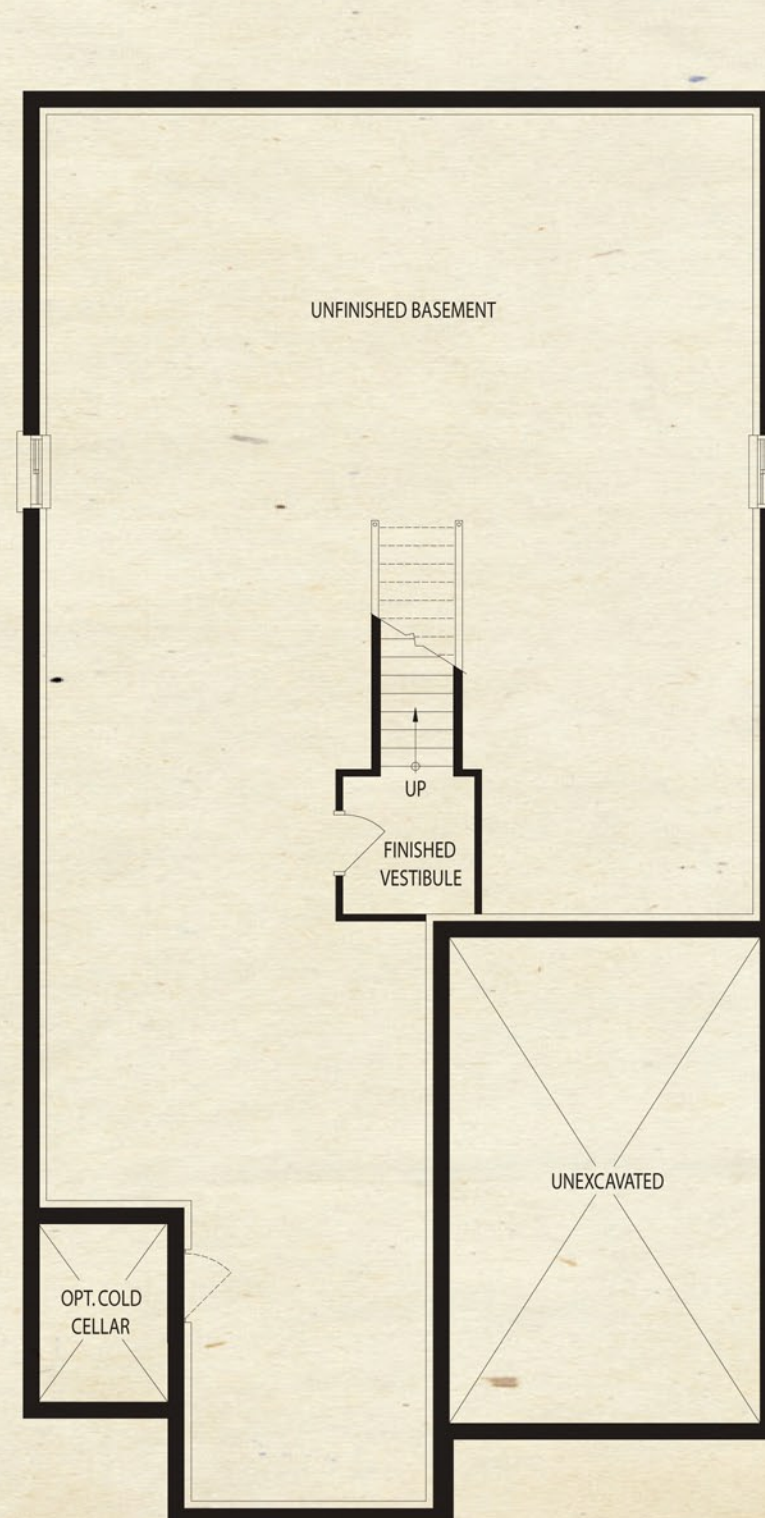

THE WELLINGTON

1430 SQ. FT.

Basement Plan

Ground Floor Plan

Specifications subject to change without notice. All renderings are artist's concept only. E. & O. E.